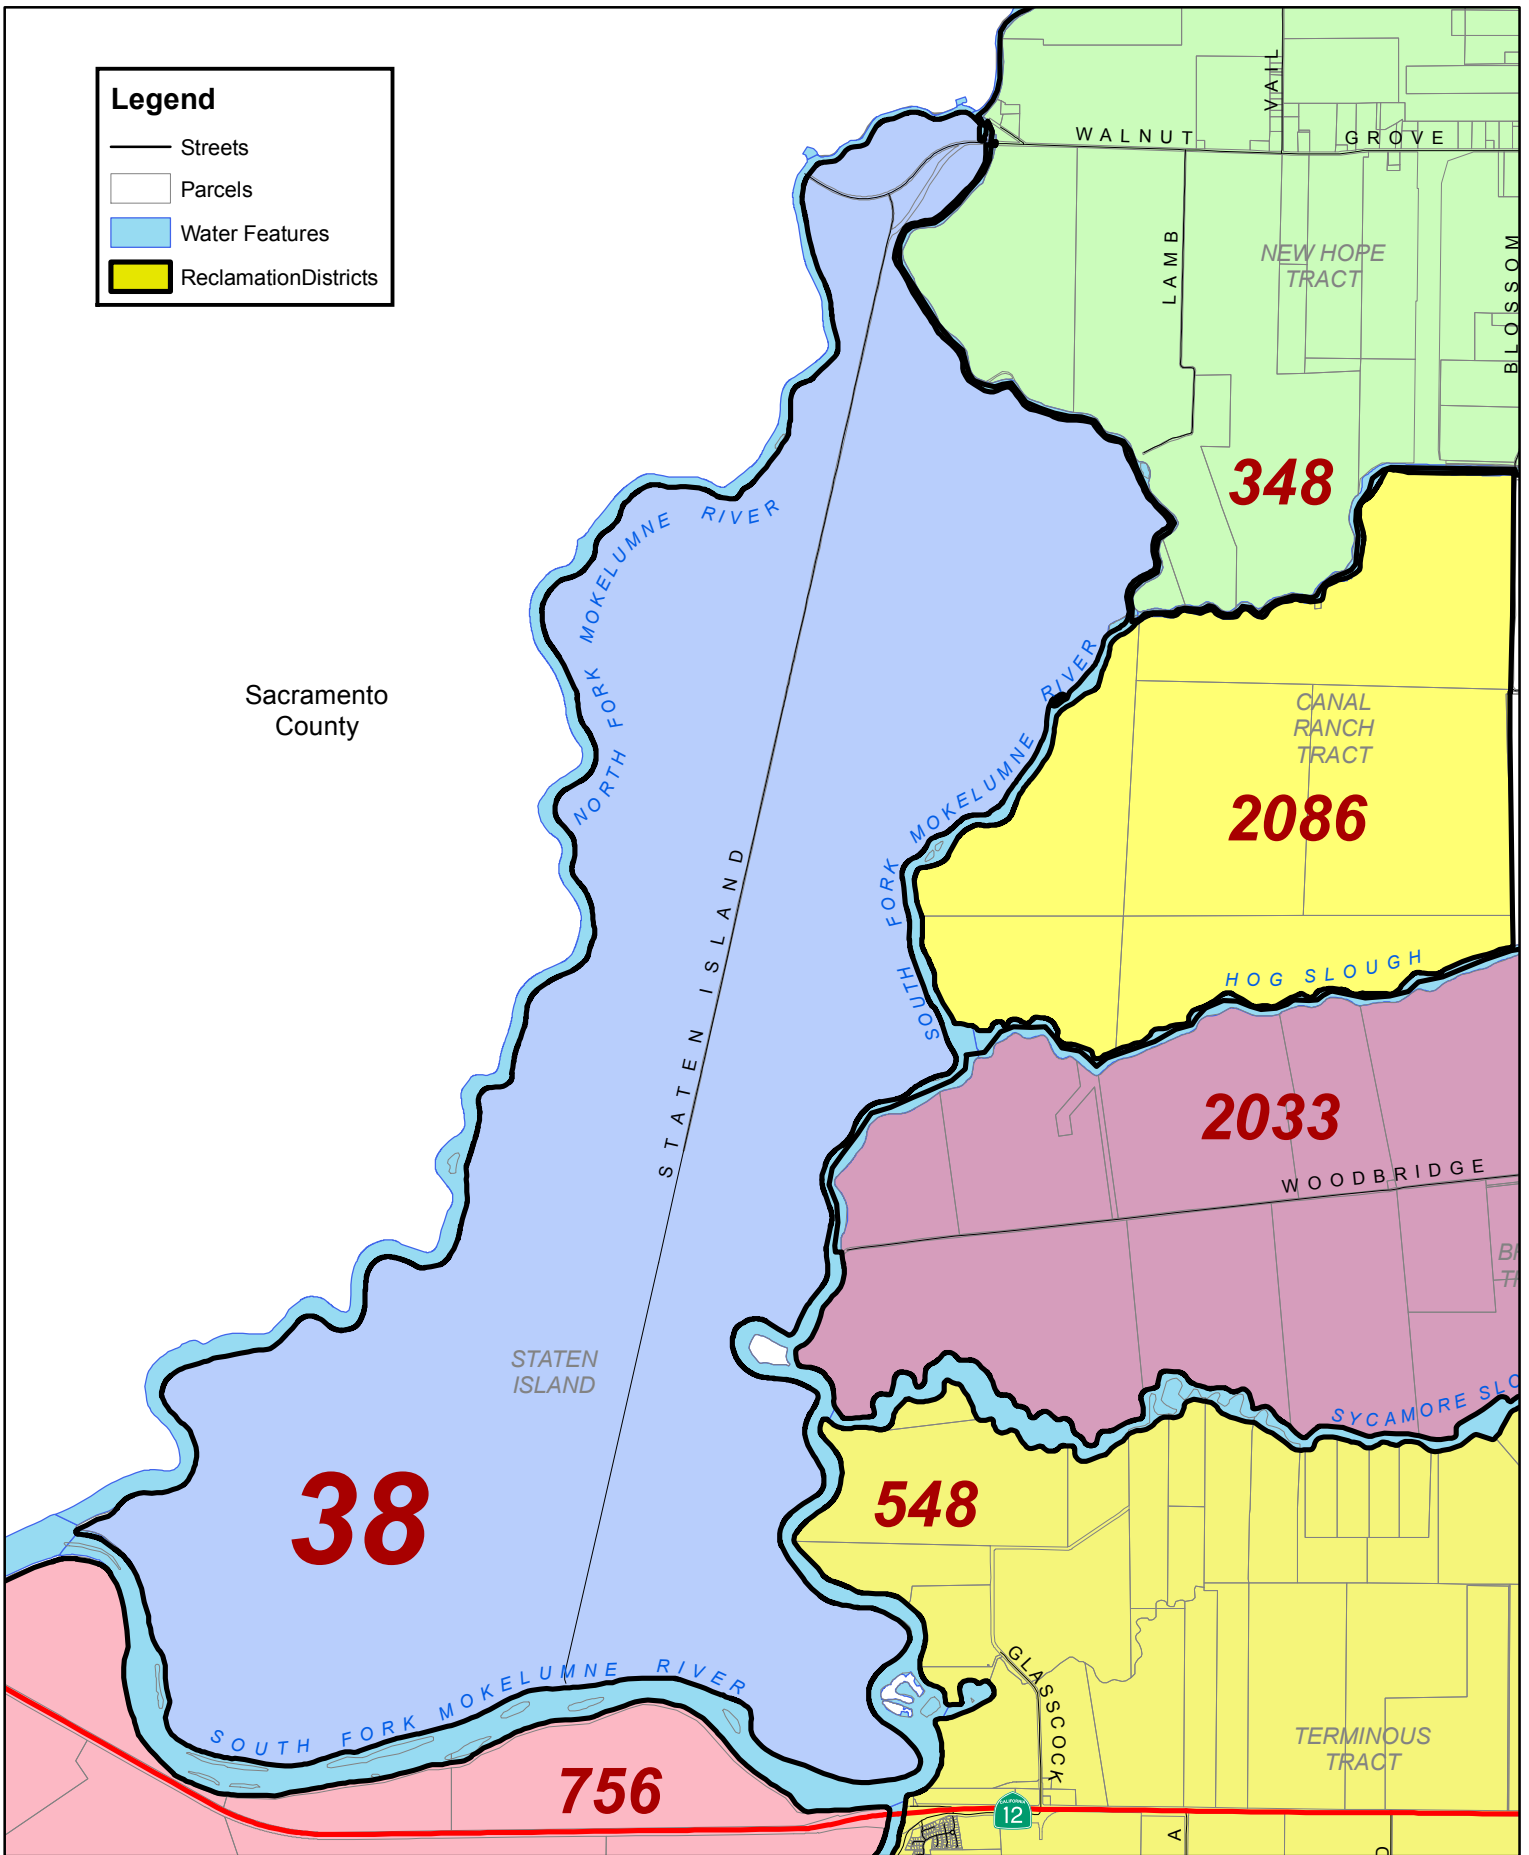

Legend

- Streets
- Parcels
- Water Features
- Reclamation Districts

**RECLAMATION DISTRICT 38
SAN JOAQUIN COUNTY**

San Joaquin County Geographic Information Systems
1810 East Hazelton Avenue, Stockton, CA 95205